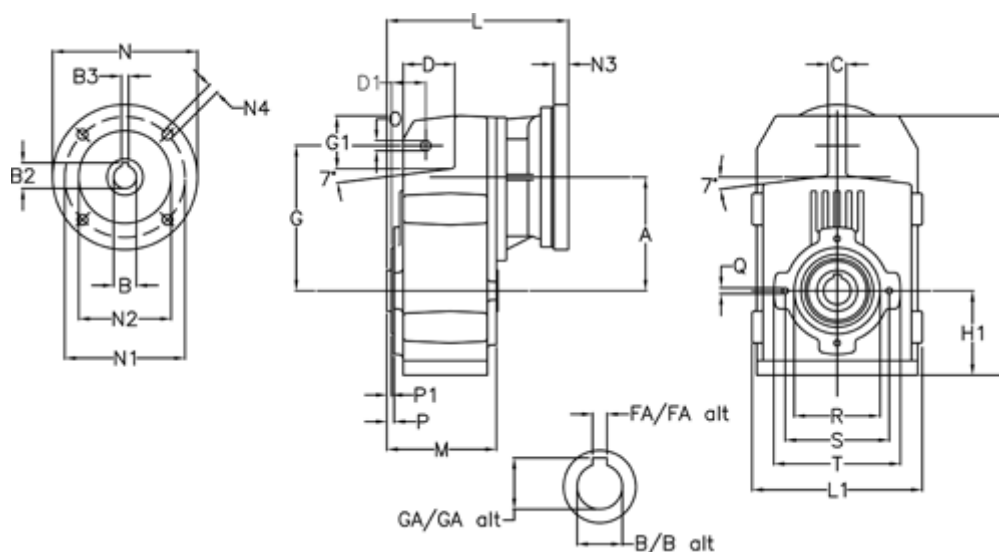

Article number: 29560401714250
 Description: Shaft mounted gear
 A412H40-17,1-P132B5

Measures

A = 175.75	FA = 12	M = 144.0	Q = M12x19
B = 40	G = 218	N = 300	R = 130
B1 = 38	G1 = 97.5	N1 = 265	S = 165
B2 = 41.3	GA = 43.0	N2 = 230	T = 200
B3 = 10	H = 389.0	N4 = 14	
C = 16	H1 = 116.0	O = 14	
D = 79.0	L = 312.0	P = 7.5	
D1 = 56.5	L1 = 242	P1 = 3.5	